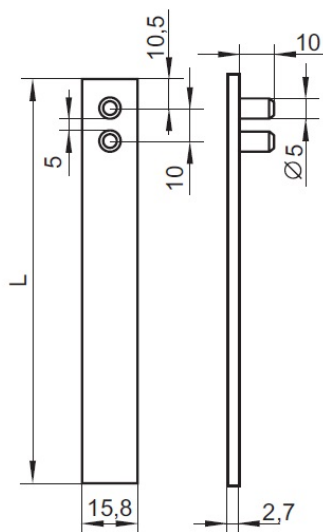

PRODUCT SHEET

Description:

Locking Bar F/Central Lock 4103, 1300mm, Aluminium

Item number:

14.04.172-0

Units	Box	Carton	HS Code	Barcode
Pcs.		100	8301600090	 5704866442435

L = 500 or 700 mm

SISO A/S